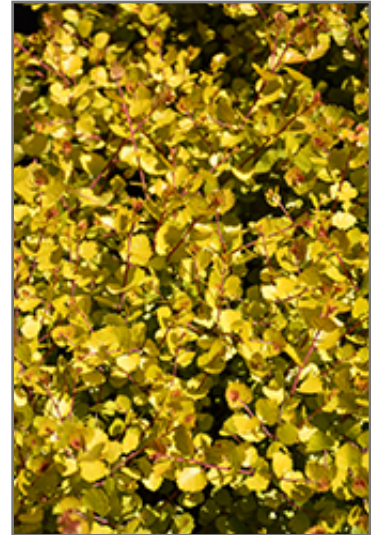

Planting & Growing

Cesky Gold Dwarf Birch will grow to be about 4 feet tall at maturity, with a spread of 3 feet. It tends to fill out right to the ground and therefore doesn't necessarily require facer plants in front. It grows at a slow rate, and under ideal conditions can be expected to live for 60 years or more.

This shrub does best in full sun to partial shade. It is quite adaptable, preferring to grow in average to wet conditions, and will even tolerate some standing water. It is not particular as to soil type or pH. It is highly tolerant of urban pollution and will even thrive in inner city environments. This particular variety is an interspecific hybrid.

Cesky Gold Dwarf Birch foliage
Photo courtesy of NetPS Plant Finder